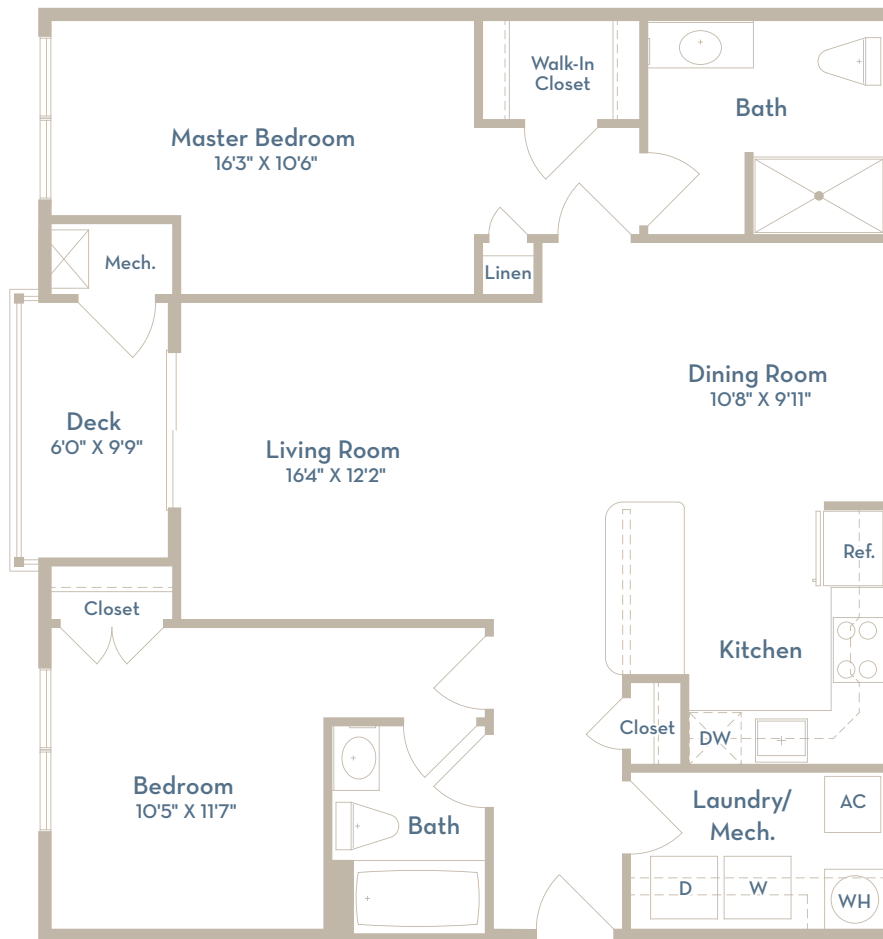

# EMBLEM

AT CHRISTIANA

MONTHLY RENT

APARTMENT #

MOVE-IN DATE

TODAY'S DATE

**UNIT D | 2 BED + 2 BATH | 1,055 SQ FT**

Square footage is approximate and may vary slightly. Rental rates, availability, deposits, and specials are subject to change without notice. Minimum lease occupancy guidelines apply. Deposits may fluctuate based on credit, rental history, income, and/or other qualifying standards. Additional taxes and fees may apply and will be disclosed prior to lease signing.