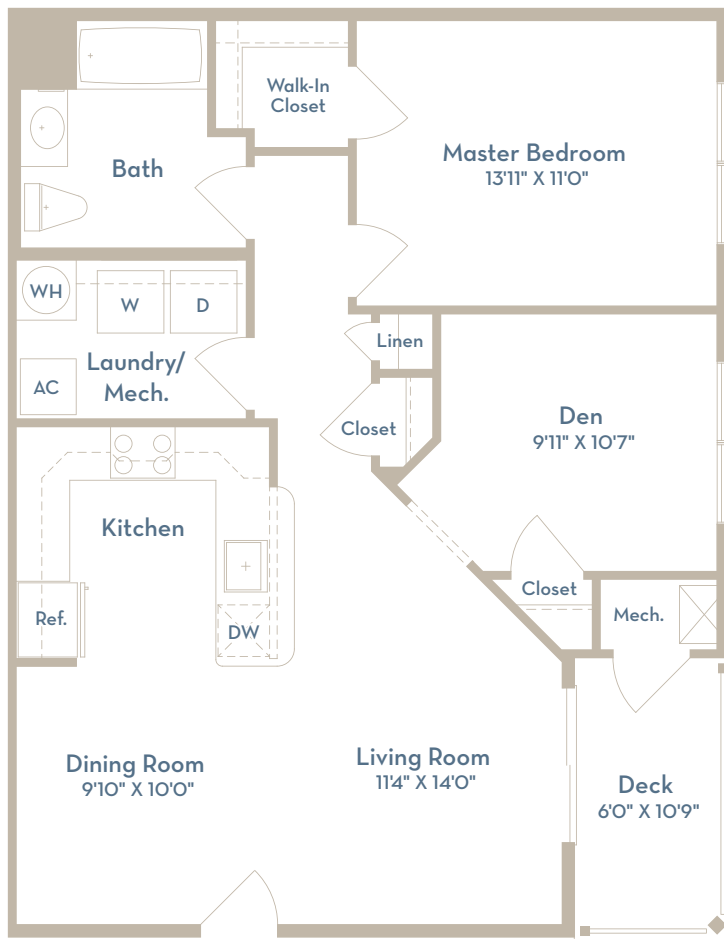

EMBLEM

AT CHRISTIANA

MONTHLY RENT

APARTMENT #

MOVE-IN DATE

TODAY'S DATE

UNIT B1 | 1 BED + 1 BATH + DEN | 867 SQ FT

Square footage is approximate and may vary slightly. Rental rates, availability, deposits, and specials are subject to change without notice. Minimum lease occupancy guidelines apply. Deposits may fluctuate based on credit, rental history, income, and/or other qualifying standards. Additional taxes and fees may apply and will be disclosed prior to lease signing.