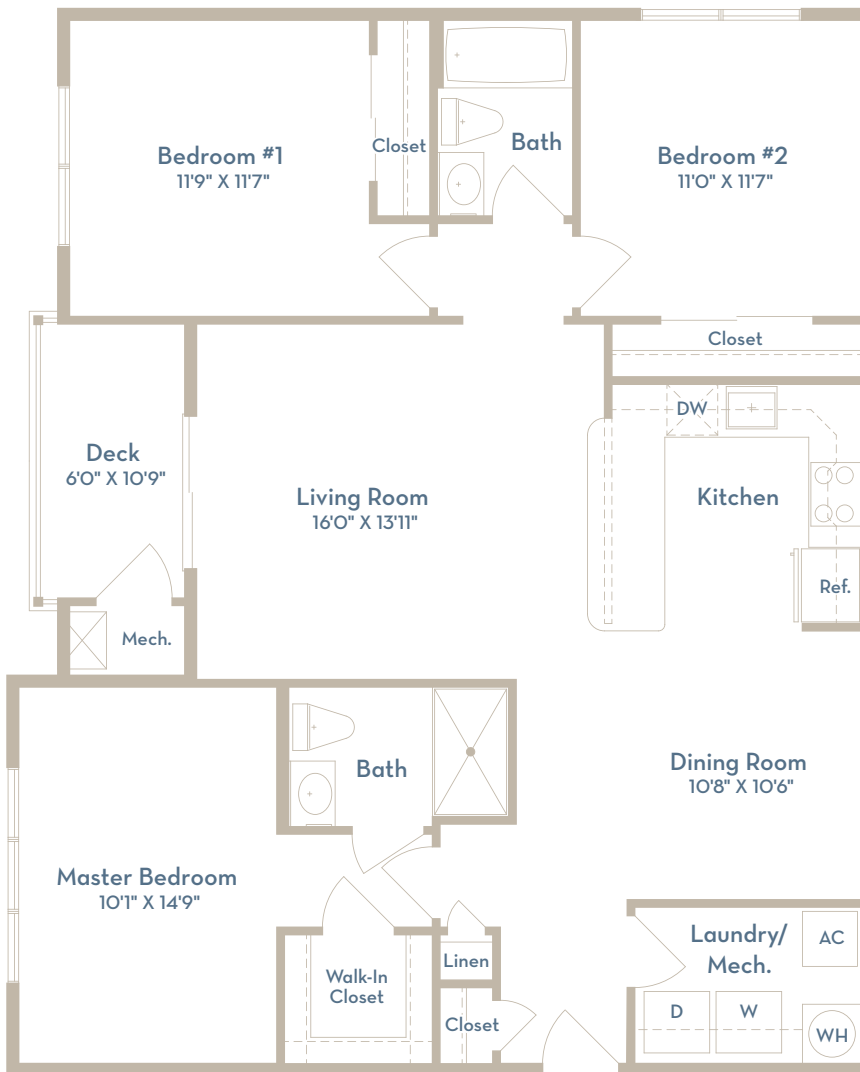

EMBLEM

AT CHRISTIANA

MONTHLY RENT

APARTMENT #

MOVE-IN DATE

TODAY'S DATE

UNIT G | 3 BED + 2 BATH | 1,237 SQ FT

Square footage is approximate and may vary slightly. Rental rates, availability, deposits, and specials are subject to change without notice. Minimum lease occupancy guidelines apply. Deposits may fluctuate based on credit, rental history, income, and/or other qualifying standards. Additional taxes and fees may apply and will be disclosed prior to lease signing.