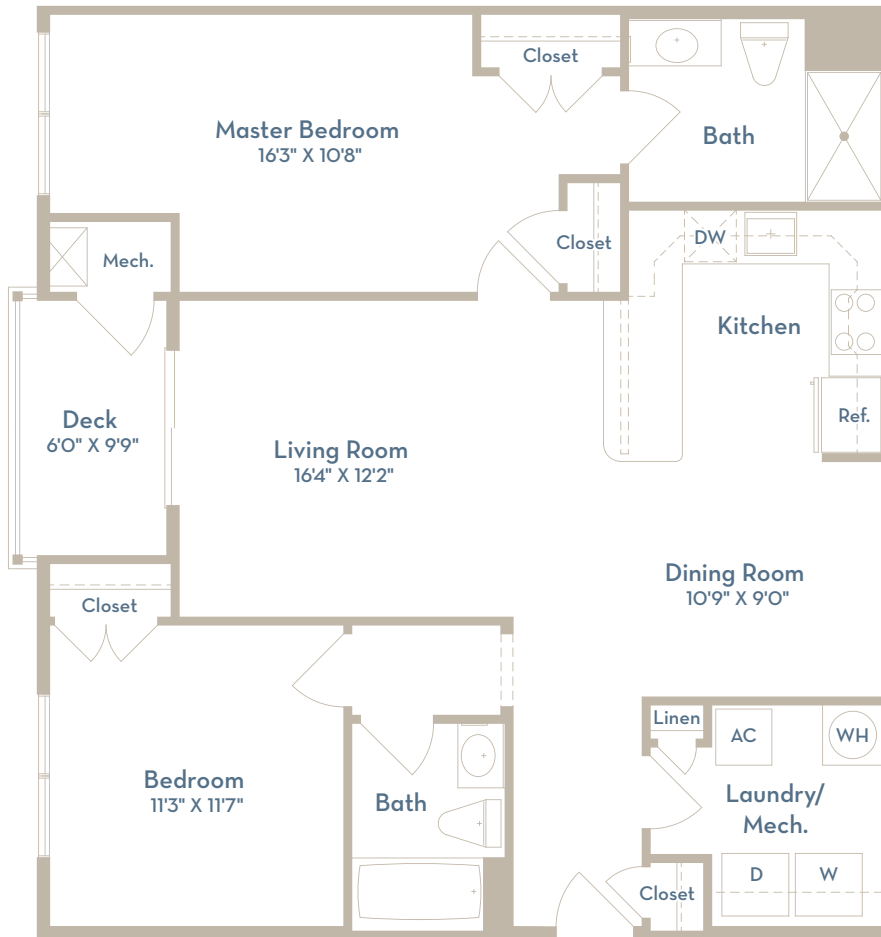

# EMBLEM

AT CHRISTIANA

MONTHLY RENT

APARTMENT #

MOVE-IN DATE

TODAY'S DATE

**UNIT E | 2 BED + 2 BATH | 1,058 SQ FT**

Square footage is approximate and may vary slightly. Rental rates, availability, deposits, and specials are subject to change without notice. Minimum lease occupancy guidelines apply. Deposits may fluctuate based on credit, rental history, income, and/or other qualifying standards. Additional taxes and fees may apply and will be disclosed prior to lease signing.