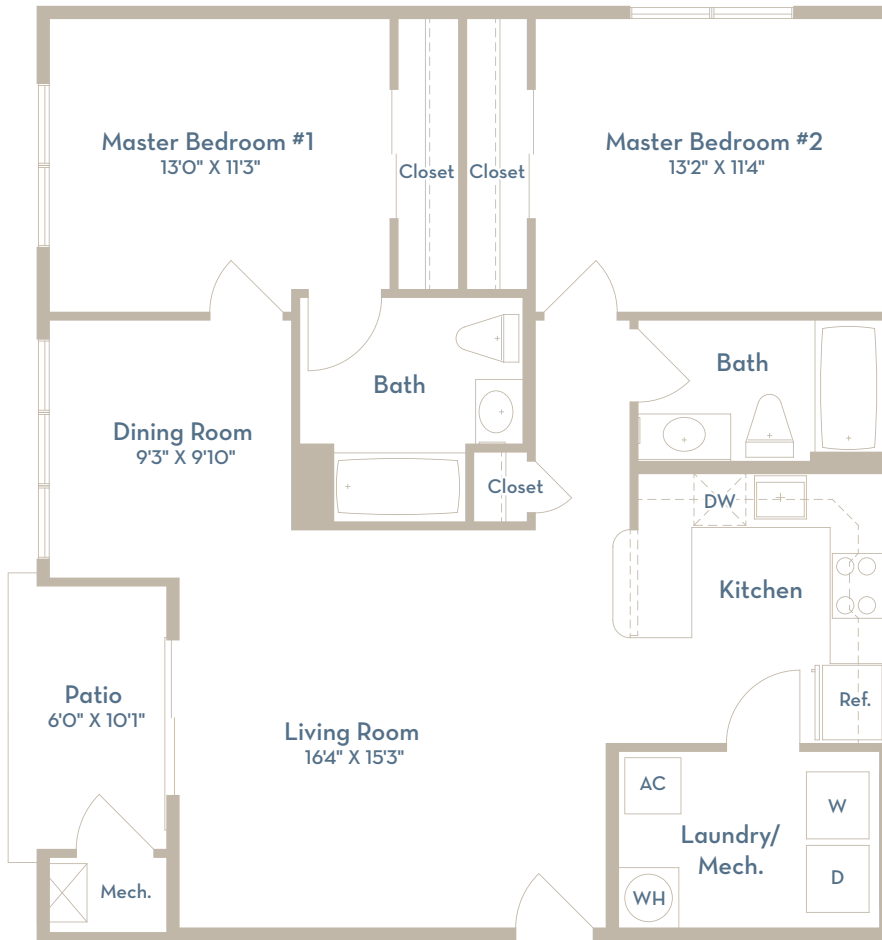

EMBLEM

AT CHRISTIANA

MONTHLY RENT

APARTMENT #

MOVE-IN DATE

TODAY'S DATE

UNIT C1-A | 2 BED + 2 BATH | 1,053 SQ FT

Square footage is approximate and may vary slightly. Rental rates, availability, deposits, and specials are subject to change without notice. Minimum lease occupancy guidelines apply. Deposits may fluctuate based on credit, rental history, income, and/or other qualifying standards. Additional taxes and fees may apply and will be disclosed prior to lease signing.