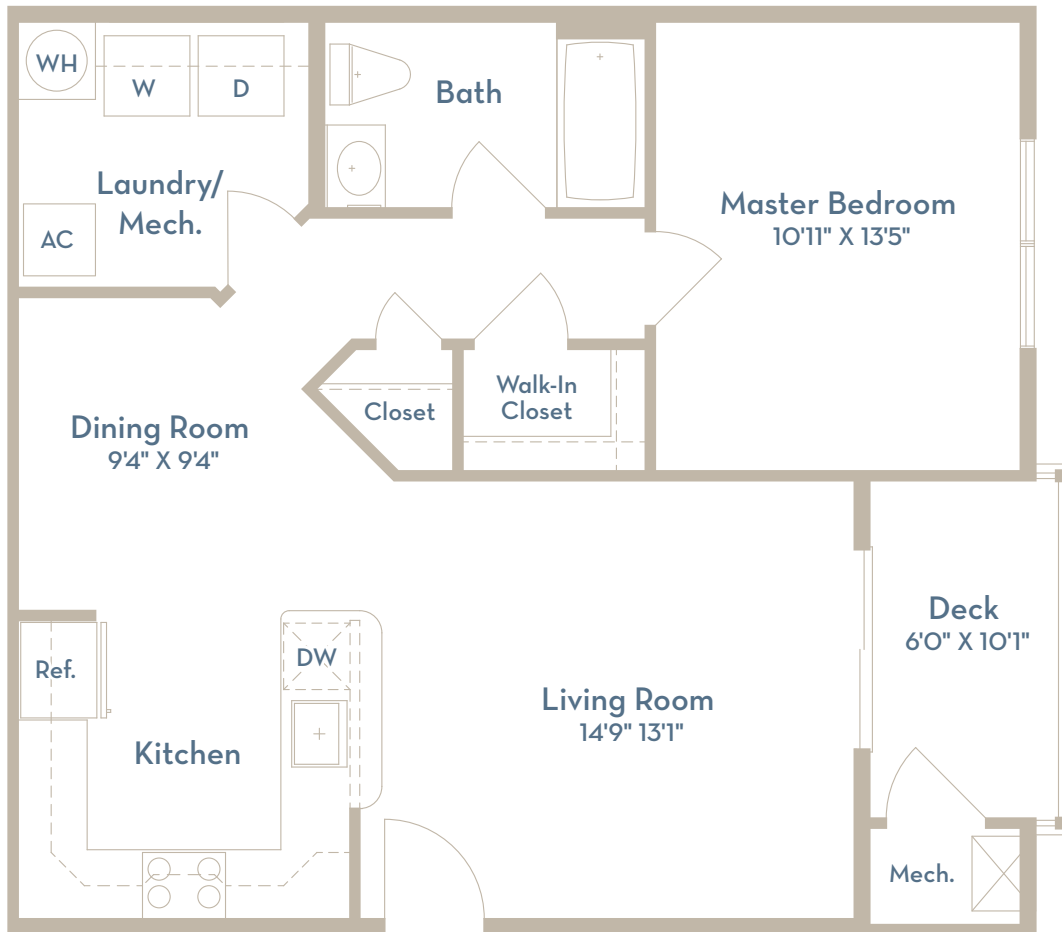

EMBLEM

AT CHRISTIANA

MONTHLY RENT

APARTMENT #

MOVE-IN DATE

TODAY'S DATE

UNIT A | 1 BED + 1 BATH | 739 SQ FT

Square footage is approximate and may vary slightly. Rental rates, availability, deposits, and specials are subject to change without notice. Minimum lease occupancy guidelines apply. Deposits may fluctuate based on credit, rental history, income, and/or other qualifying standards. Additional taxes and fees may apply and will be disclosed prior to lease signing.